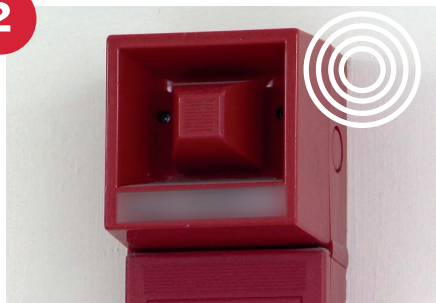

AGRIPPA

Agrippa sound activated fire door holder

NEW DUAL MODE

The **Agrippa fire door holder** can be fitted to safely and legally hold open fire doors. In the event of the fire alarm sounding, the Agrippa releases the door to prevent the spread of smoke and flames throughout the building. The device is fitted to the top of the door and wall, protecting both the floor and door from damage.

New dual mode - Install the holder straight from the box or programme the device to listen and learn the sound of your fire alarm once installed.

How does it work?

1

The Agrippa door holder is battery powered and wire-free. The device is installed at the top of the door and is pre-programmed to work.

2

Using 'listen and learn' technology, the device can learn the sound of the building's fire alarm following the device installation.

3

The Agrippa door holder recognises the fire alarm and automatically releases the door, protecting the building.

Features

- Battery powered and wire-free
- LED display and low battery warning
- Daily timed release option to close the fire door
- Red button on unit to manually close the fire door
- Listens and learns the sound of the fire alarm
- Dual mode - Ready to protect, Ready to learn